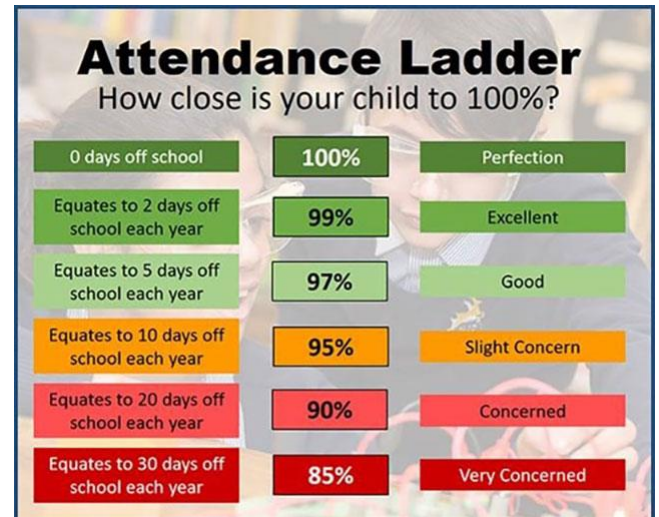

Services on Christmas Eve in Newtown

The whole family is welcome at Newtown Church on Christmas Eve for the Christingle Service which begins at 3pm.

There is also a service at 0pm for the Midnight Service. This is a special Communion Service to celebrate the birth of Christ.

Year 5 and 6 Residential Trip

As Monday 6th January is PD Day, we ask that parents of the Year 5 and 6 children attending the Robinwood Residential drop their children off at Newtown School between 8:15am and 8.30am. The children will return to school on Wednesday 8th January when they can be collected at the normal time.

PD Day Reminder

A reminder to all that Monday January 6th is a PD Day for staff so school will be closed to children. School will open to all children from Tuesday 7th January.

Unwanted REAL Christmas Trees

When you are looking to dispose of your old real Christmas tree, please feel free to donate to our Forest School! You can do this by throwing it over the fence at school and I will sort out on our return to school in January. A Forest School has many uses for old Christmas trees... Thanks.

Attendance This Week

Owl - 85%
Hawk - 94% ★★ ★
Kestrel - 89% ★
Osprey - 90%
Falcon - 93% ★★ ★

Weekly average: 90.43%

If you need with getting your child into school, please contact Mrs Hordern, our Pastoral Lead. Thank you.

Outside Achievements

Harriet has achieved her Stage 7 swimming award. Well done Harriet, this is a great achievement.

On behalf of all the staff and governors at Newtown, have a magical Christmas and a prosperous new year!

Now, let's Step into Christmas...

Your sincerely,
Mr Crompton.